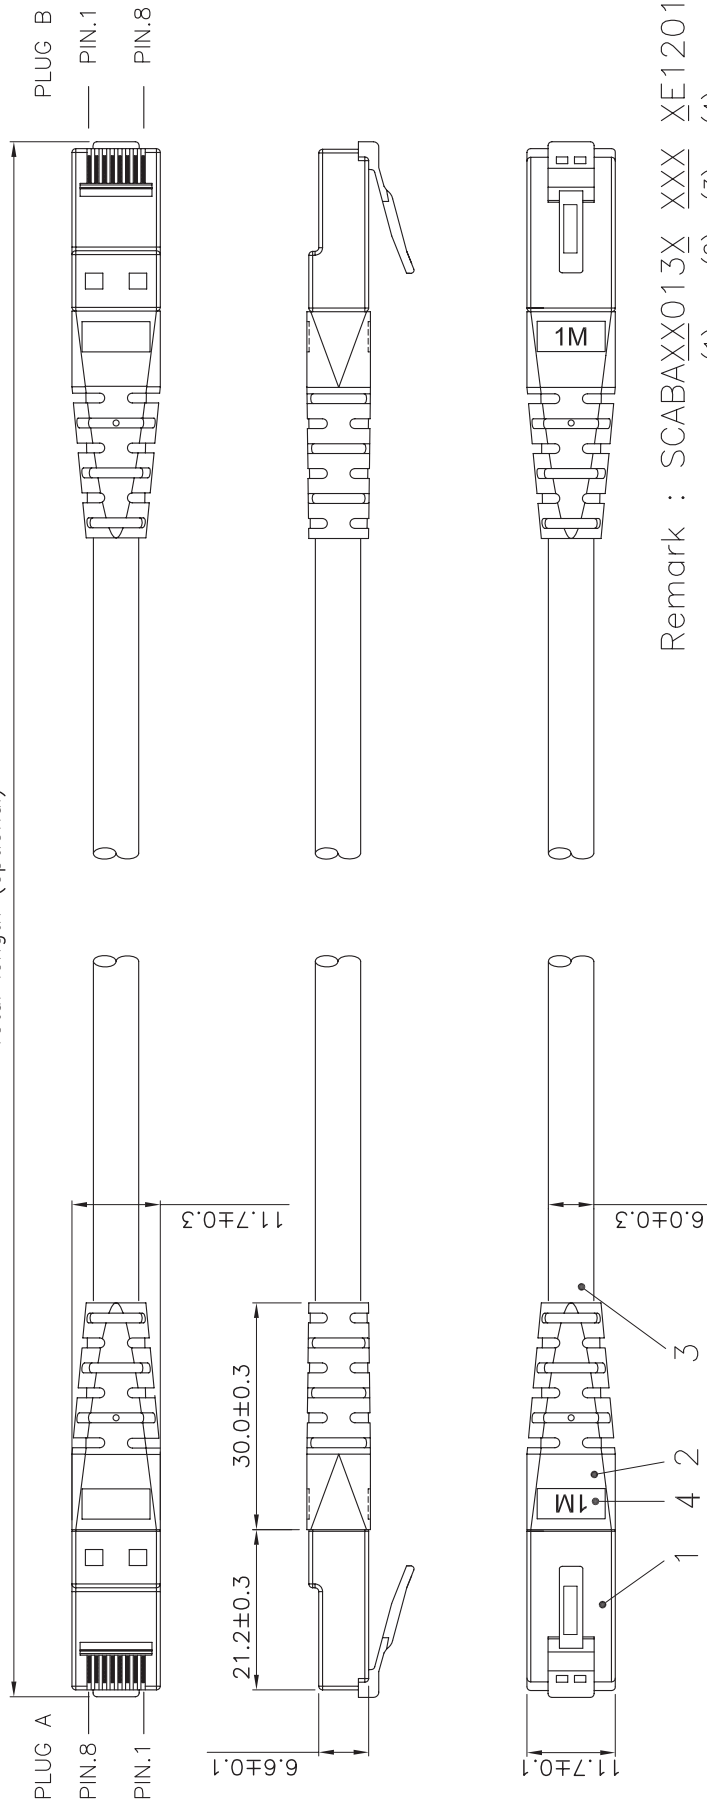

Datenblatt - Fiche technique - Data sheet

21.15.1584

ROLINE UTP-Patchkabel Kat.6, blau, 10,0 m

Cordon ROLINE Cat.6 UTP, bleu, 10,0 m

ROLINE UTP Patch Cord, Cat.6, blue, 10.0 m

Total length (optional)

Remark : SCABAXX013X XXX XE1201

- (1) XX : Jacket Color
 - 01=Black(RAL9011), 02=Gray(RAL7035), 03=Red(RAL3031)
 - 05=White(RAL9010), 06=Yellow(RAL1021), 07=Blue(RAL5015)
 - 08=Green(RAL6029), 09=Orange(RAL2003), 10=Purple(RAL4005)
 - 11=Pink(RAL4003)
- (2) X : Wiring
 - 1=T568A, 2=T568B, 3=T568A & T568B combination
- (3) XXX : Length
- (4) Length Unit : 1=cm, 2=meter, 3=feet.
 - (3)(4) : 0501=0.5meter(50cm), 0012=1meter, 0102=10meter
 - 0033=3feet, 0103=10feet

Specification :

- Material :
- 1. RJ45 Plug : (P/N : PU8850)
 - 1-1. Housing : Polycarbonate, UL 94V-2, Transparent color.
 - 1-2. Contact material : Phosphor Bronze with 50-60 micro-inch Nickel plated.
 - 1-3. Contact finished : Min. 50 micro-inch Gold plated.
- 2. Narrow PVC Molded.
- 3. Cable : UTP UnShielded and Twisted,
 - 4 pair Stranded wire UL material approved.
 - 24 AWG conductor and PVC jacket.
- 4. length mark(latch side) : 0.3M,0.5M,0.75M,1M,1.5M,2M,3M,5M,7M,7.5M, 10M,15M,20M,25M,30M.
- 5. Print : roline UTP PATCH CABLE 24AWG 4PR EIA/TIA-568B.2-1
CAT.6 XXXXXXX-X

DRAWING		17.MAR.2009		Connie	
CHECK		17.MAR.2009		KLi	
APPROVAL		17.MAR.2009		Yty	
SCALE		1/1 (A4)	UNIT	mm	
DRAWING NO.		21.15.XXXX(SAT)		ITEM NO.: 21.15.XXXX	
DRAWING CLASSIFICATION		SHEET		1 OF 1	
DRAWING CLASSIFICATION		DES.: C6 UTP Patch Cord		A1	